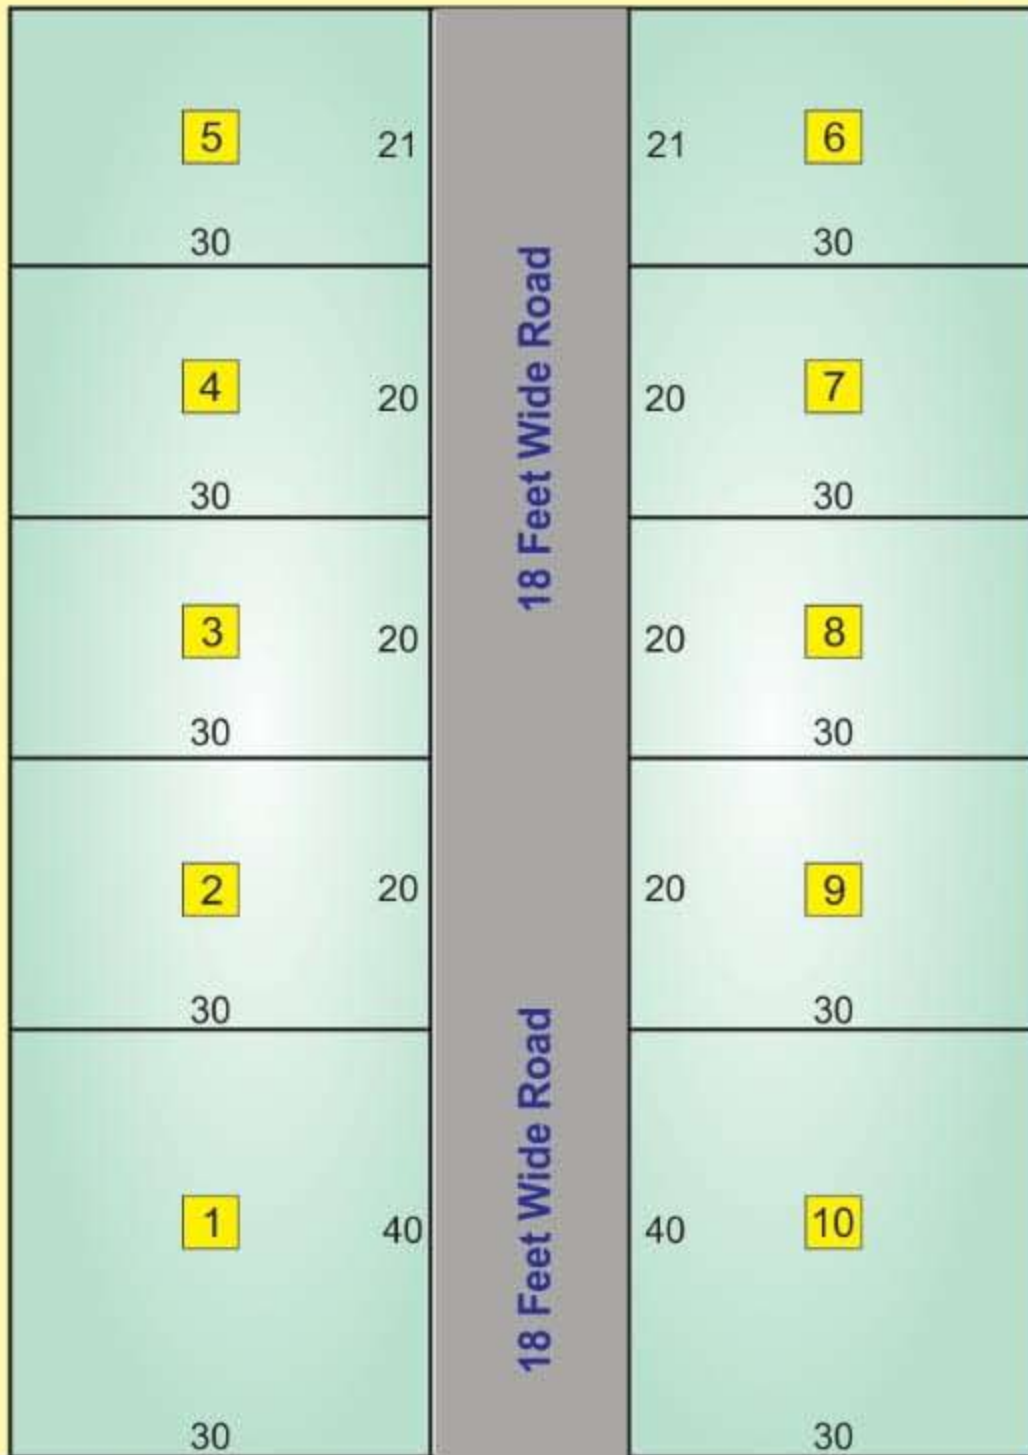

way to yadav Chauraha By pass road

way to Career Hospital

way to yadav Chauraha By pass road

Area Statements :-

Total Area of land - 9420 sq.ft.
Ploteted area - 7260sq.ft.
Road Area - 2160sq.ft.

1.	1200
2.	600
3.	600
4.	600
5.	630
6.	630
7.	600
8.	600
9.	600
10.	1200

way to Ali nagar

Naher Raod

way to yadav Chauraha

way to Ali nagar